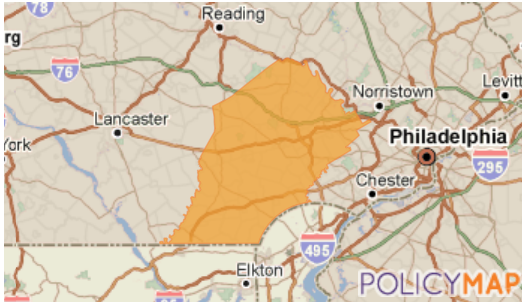

Current Report: Community Profile Report of County: Chester

Date: June 16, 2021

Proposed Location:

This location, **Chester** (County, 2010), is located in the state of **Pennsylvania**.

It is located within or touches the following 2010 census tract(s): 116 census tracts ([show](#))

Similarly, it is located within or touches the following zip code(s): 19320, 19382, 19363, 19335, 19319, 19460, 19348, 19465, 19330, 17555, 17563, 19344, 19362, 19380, 19390, 19343, 19350, 19425, 19352, 19543, 17536, 17527, 19342, 19073, 19317, 19352, 19365, 19468, 19475, 19087, 19341, 19310, 19312, 19301, 19333, 19373, 19374, 19319, 19453, 19372, 19383, 19345, 19457.

State House District(s): State House District 13, State House District 26, State House District 74, State House District 155, State House District 157, State House District 158, State House District 160, State House District 167

Population Trends:

As of the period 2015-2019, this area was home to an estimated **519,560** people.